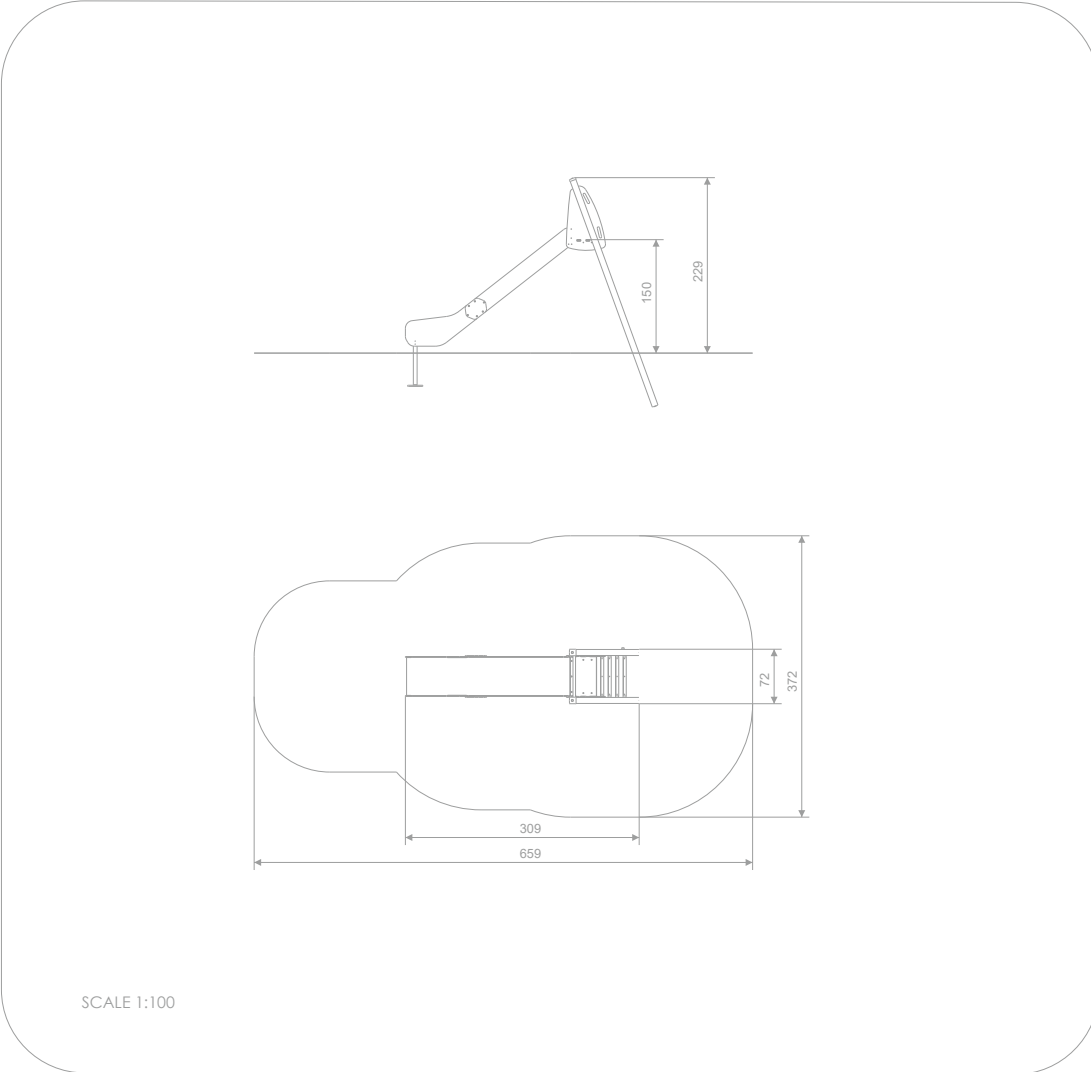

### INFORMATION ABOUT THE PRODUCT

Dimensions	72 x 309 cm
Safety zone	372 x 659 cm
Safety zone area	20,2 m <sup>2</sup>
Overall height	229 cm
Free fall height	150 cm
Amount of users	3
Product complies with EN 1176-1:2017-12	YES
Availability of spare parts	YES
Age range	3-12
According to EN 1176-1:2017-12 norm, the product requires applying a safety surface according to the product's free fall height.	

**MATERIALS:**

PLATES OF THE WALLS  
MADE OF 12 MM HDPE IN  
THE HIGHEST QUALITY

ANTI-SLIP HEXA 18 MM H  
PLATFORM PLATE  
SERIES: SMART

SOLID CONSTRUCTION MADE  
OF BLACK STEEL, CLEANED THE  
SANDBLASTING PROCESS

SLIDES MADE OF STAINLESS  
STEEL AISI 304, SIDE PANELS  
MADE OF HDPE  
POLYETHYLENE