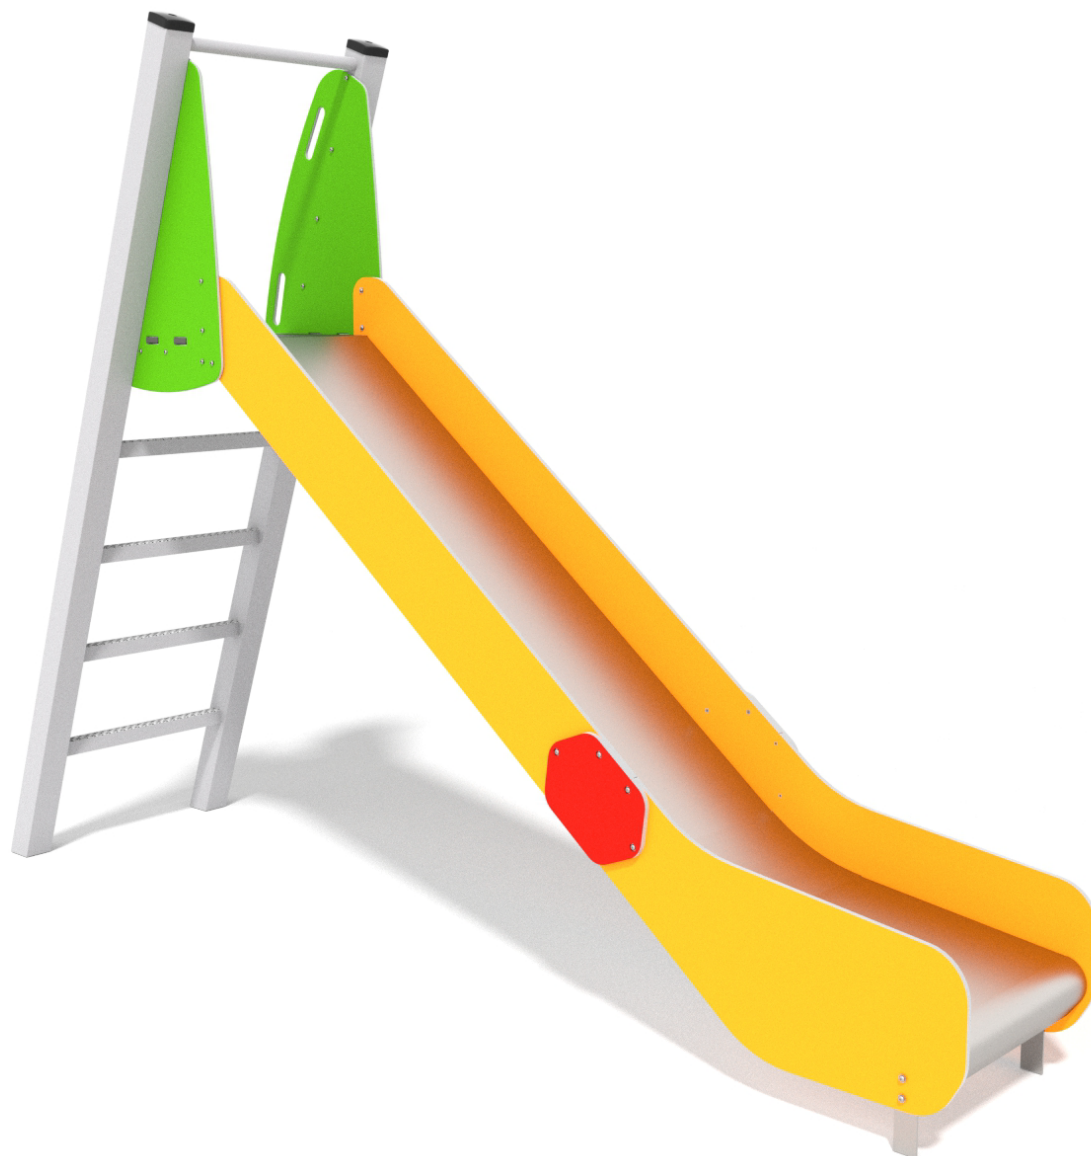

SLIDING

SOCIALIZING

CLIMBING

### INFORMATION ABOUT THE PRODUCT

Dimensions	72 x 309 cm
Safety zone	372 x 659 cm
Safety zone area	20,2 m <sup>2</sup>
Overall height	229 cm
Free fall height	150 cm
Amount of users	3
Product complies with EN 1176-1:2017-12	YES
Availability of spare parts	YES
Age range	3-12
According to EN 1176-1:2017-12 norm, the product requires applying a safety surface according to the product's free fall height.	

**MATERIALS:**

PLATES OF THE WALLS  
MADE OF 12 MM HDPE IN  
THE HIGHEST QUALITY

ANTI-SLIP HEXA 18 MM H  
PLATFORM PLATE  
SERIES: SMART

SOLID CONSTRUCTION MADE  
OF BLACK STEEL, CLEANED THE  
SANDBLASTING PROCESS

SLIDES MADE OF STAINLESS  
STEEL AISI 304, SIDE PANELS  
MADE OF HDPE  
POLYETHYLENE